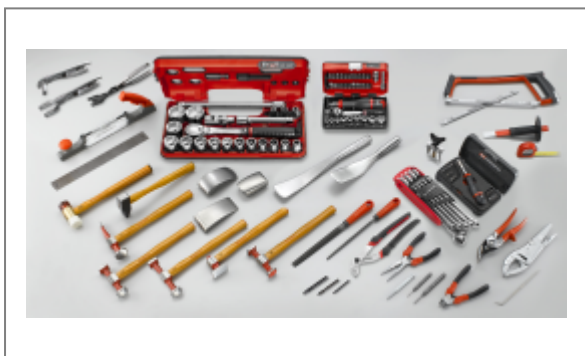

## 135-PIECE BODYWORK TOOL SET | |CR.CM92

### Description

- Set of forming tools.
- Supplied without content, detail below.

Weight: 20.340 kg.