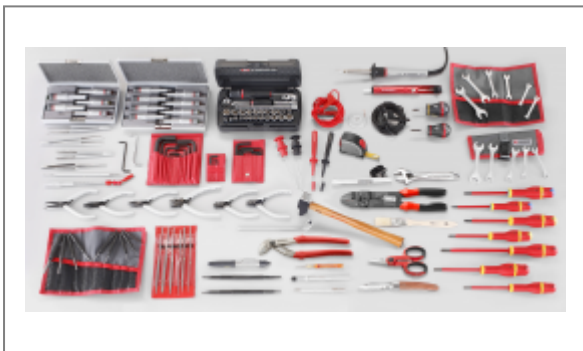

144-PIECE METRIC AND INCH ELECTRONIC TOOL SET | |CM.EL35

Description

- Same composition as CM.EL34 plus the following tools.
 - Supplied without content.
- Weight: 11.030 kg.