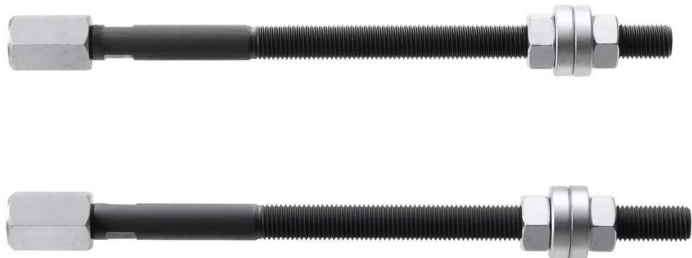

U.53R4LA U.23K-U.53RL - Spare tie rods for beam

Description:

- Tie rods supplied by 2 with chrome-plated tips, nuts and washers.