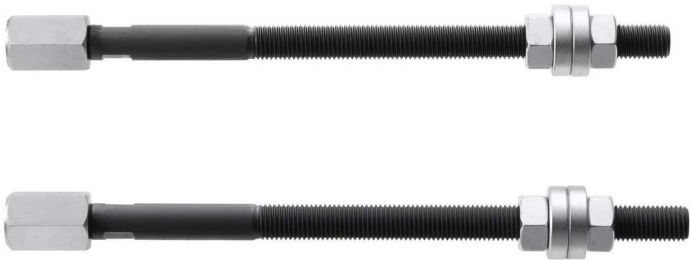

U.53R3L U.23K-U.53RL - Spare tie rods for beam**Description:**

- Tie rods supplied by 2 with chrome-plated tips, nuts and washers.

d [mm]:	M20 x 2,50
L [mm]:	350
Beams:	U.53K3
For use on:	U.53K3
[kg]:	1,200