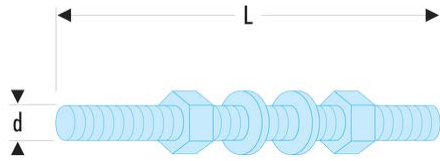

**U.53R2L U.23K-U.53RL - Spare tie rods for beam****Description:**

- Tie rods supplied by 2 with chrome-plated tips, nuts and washers.

<b>d [mm]:</b>	M16 x 2,00
<b>L [mm]:</b>	275
<b>Beams:</b>	U.53K2 - U.53KL2 -U.53S2A
<b>For use on:</b>	U.53K2, U.53KL2
<b>[kg]:</b>	0,500