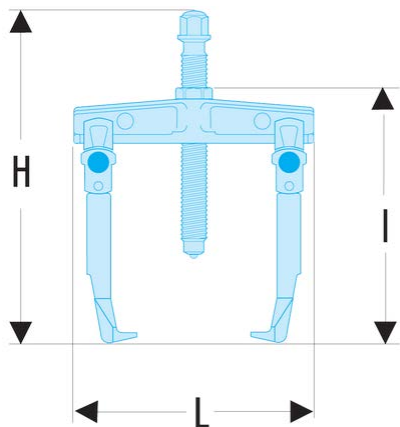

U.232-90 U.232 - 2-leg sliding-leg pullers**Description:**

- Versatile: conversion possible in inside or outside grip with the same leg.
- Safety:
 - Stops to prevent legs from falling.
 - Under pressure, the legs are set to overhang to avoid sliding.

A mini - maxi [mm]:	60 - 81
A1 mini - maxi [mm]:	86 - 95
B mini - maxi [mm]:	86 - 95
L x I x H [mm]:	146 x 155 x 182
P maxi [mm]:	100
Hex Size [mm]:	21
Puller:	21
Legs:	U.232G2
Ton [t]:	3,0
Screw Size:	U.35SE1
Screw Size [mm]:	17
T [kN]:	30
[kg]:	0,900