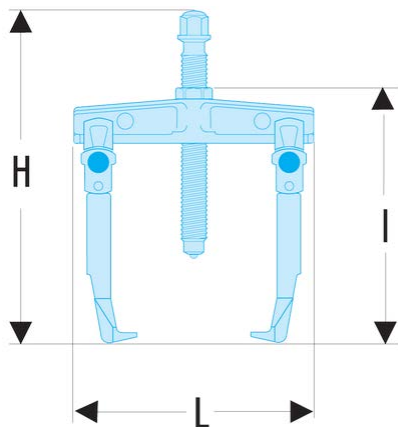

U.232-65 U.232 - 2-leg sliding-leg pullers**Description:**

- Versatile: conversion possible in inside or outside grip with the same leg.
- Safety:
 - Stops to prevent legs from falling.
 - Under pressure, the legs are set to overhang to avoid sliding.

A mini - maxi [mm]:	30 - 60
A1 mini - maxi [mm]:	65-90
B mini - maxi [mm]:	65 - 90
L x l x H [mm]:	115 x 105 x 133
P maxi [mm]:	65
Hex Size [mm]:	16
Puller:	16
Legs:	U.232G1
Ton [t]:	1,5
Screw Size:	U.35P01
Screw Size [mm]:	13
T [kN]:	15
[kg]:	0,400