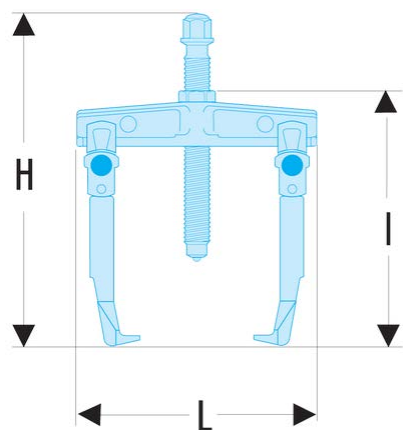

U.232-340 U.232 - 2-leg sliding-leg pullers**Description:**

- Versatile: conversion possible in inside or outside grip with the same leg.
- Safety:
 - Stops to prevent legs from falling.
 - Under pressure, the legs are set to overhang to avoid sliding.

A mini - maxi [mm]:	100 - 325
A1 mini - maxi [mm]:	148 - 346
B mini - maxi [mm]:	148 - 346
L x l x H [mm]:	449 x 303 x 345
P maxi [mm]:	190
Hex Size [mm]:	36
Puller:	36
Legs:	U.232G4
Ton [t]:	5,0
Screw Size:	U.53S3-07
Screw Size [mm]:	32
T [kN]:	50
[kg]:	8,200