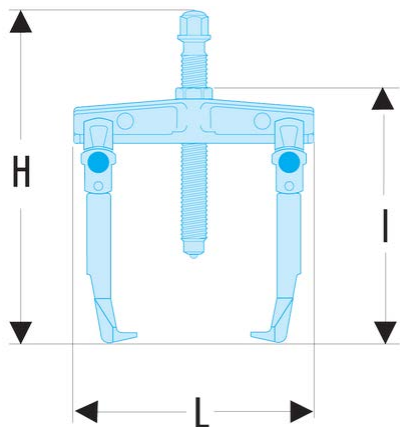

U.232-210 U.232 - 2-leg sliding-leg pullers**Description:**

- Versatile: conversion possible in inside or outside grip with the same leg.
- Safety:
 - Stops to prevent legs from falling.
 - Under pressure, the legs are set to overhang to avoid sliding.

A mini - maxi [mm]:	86 - 203
A1 mini - maxi [mm]:	127 - 222
B mini - maxi [mm]:	127 - 222
L x l x H [mm]:	297 x 233 x 283
P maxi [mm]:	145
Hex Size [mm]:	27
Puller:	27
Legs:	U.232G3
Ton [t]:	4,0
Screw Size:	U.53S2A07
Screw Size [mm]:	17
T [kN]:	40
[kg]:	3,000