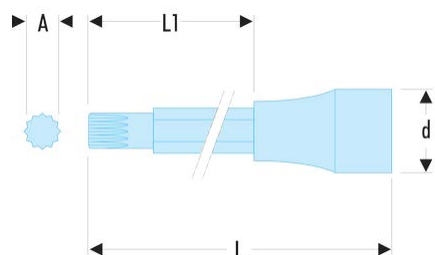

Sku

Standard 1V2" range

Ratchets - Sockets - Accessories

**SV.6LB SV.LB - 1/2" drive long-reach XZN® spline bit sockets****Description:**

- Long and extra long reach series
- For XZN® female drive fasteners.
- Non-removable bit.
- Finish: bright chrome with phosphate-hardened tip.

A [mm]: M6

d [mm]: 22,8

d [vis]: M6

L [mm]: 100

L1 [mm]: 64

Color: Black 9004

[g]: 80