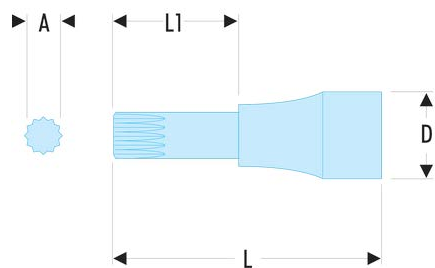

**SV.6B SV.B - 1/2" drive XZN® spline bit sockets****Description:**

- Standard length series.
- For XZN® female drive fasteners.
- Non-removable bit.
- Finish: bright chrome with phosphate-hardened tip.

A [mm]:	M6
d [mm]:	22,8
d [vis]:	M6
L [mm]:	60
L1 [mm]:	24
[g]:	60