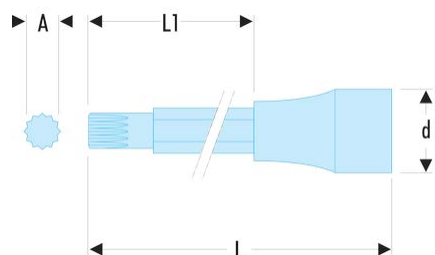

Sku

Standard 1V2" range

Ratchets - Sockets - Accessories

SV.14LB SV.LB - 1/2" drive long-reach XZN® spline bit sockets**Description:**

- Long and extra long reach series
- For XZN® female drive fasteners.
- Non-removable bit.
- Finish: bright chrome with phosphate-hardened tip.

A [mm]: M14

d [mm]: 22,8

d [vis]: M14

L [mm]: 100

L1 [mm]: 64

Color: Black 9004

[g]: 150