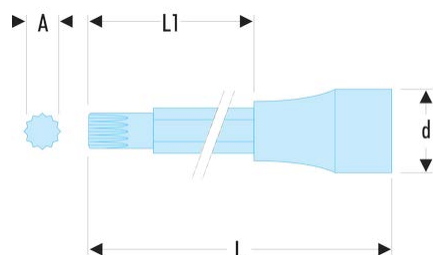

Sku

Standard 1V2" range

Ratchets - Sockets - Accessories

**SV.12ELB SV.LB - 1/2" drive long-reach XZN® spline bit sockets****Description:**

- Long and extra long reach series
- For XZN® female drive fasteners.
- Non-removable bit.
- Finish: bright chrome with phosphate-hardened tip.

A [mm]: M12

d [mm]: 22,8

d [vis]: M12

L [mm]: 140

L1 [mm]: 104

Color: Red 3020

[g]: 150