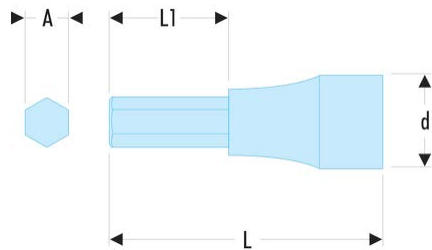

ST.1/4 ST - 1/2" drive inch hexagon bit sockets**Description:**

- Standard length series.
- For hexagon socket heads.
- Non-removable bit.
- Finish: bright chrome with phosphate-hardened tip.

A ["]:	1/4
---------------	-----

d [mm]:	23
----------------	----

L [mm]:	54
----------------	----

L1 [mm]:	17
-----------------	----

Socket:	S.236
----------------	-------

Bits:	EH.201/4
--------------	----------

[g]:	67
-------------	----