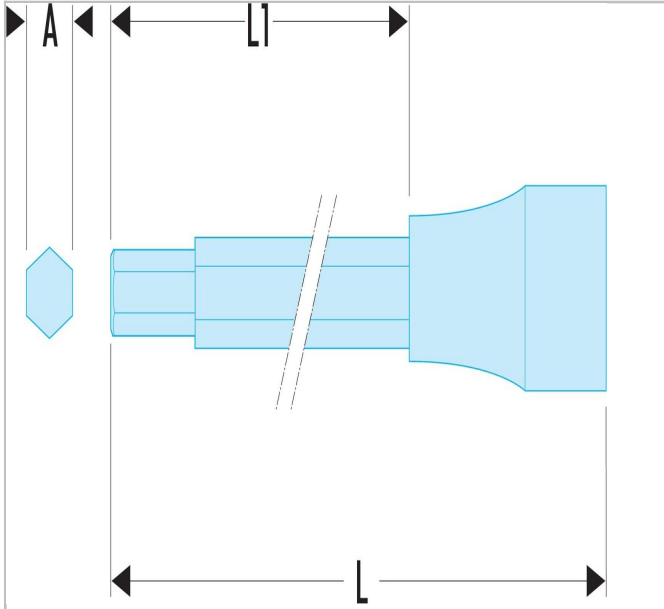

SHP.8LA | SHP.LA - 1/2" drive long and extra-long reach metric hexagon bit sockets

Description:

- Long and extra long reach series
- For hexagon socket heads.
- Non-removable bit.
- Finish: bright chrome with phosphate-hardened tip.

 SHP.8LA	
A [mm]	8.0
Length L [mm]	100.0
Length L1 [mm]	64.0
Weight [g]	80.0