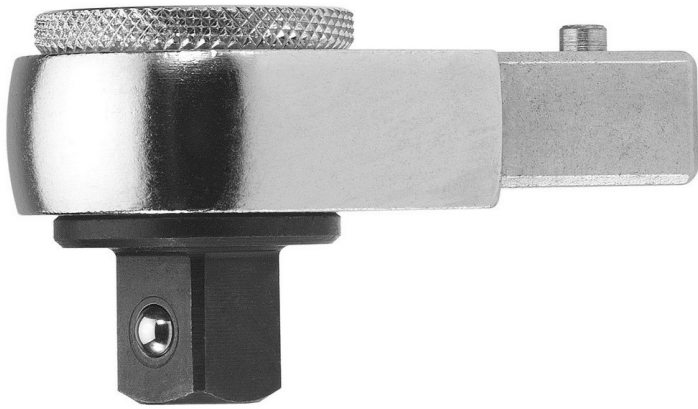

S.372V Compact ratchets - drive 9 x 12 mm

d [mm]:	37
E [mm]:	26
L [mm]:	15
Square [""]:	1/2
[g]:	150