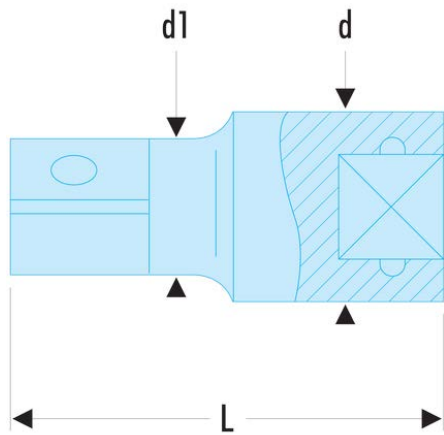

S.217 S - 1/2" drive extensions**Description:**

- Finish: bright chrome.

d [mm]:	23
d1 [mm]:	16,5
L [mm]:	500
Square ["]:	1/2
[g]:	840