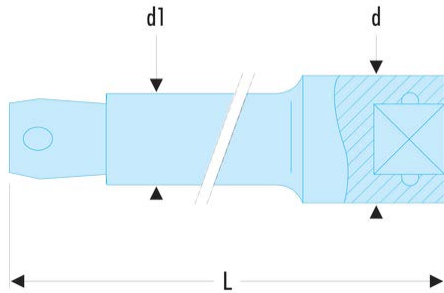

S.215S S.S - 1/2" wobble drive extensions**Description:**

- Square drive rounded profile gives 8° working angle.
- Useful where access is limited.
- Finish: bright chrome.

d [mm]: 23

d1 [mm]: 16,5

L [mm]: 250

**Square
["]:** 1/2

[g]: 420
