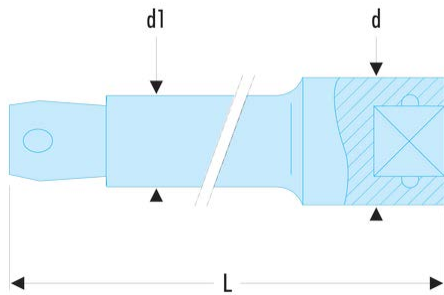

S.210S S.S - 1/2" wobble drive extensions**Description:**

- Square drive rounded profile gives 8° working angle.
- Useful where access is limited.
- Finish: bright chrome.

d [mm]: 23

d1 [mm]: 16,5

L [mm]: 130

**Square
["]:** 1/2

[g]: 225
