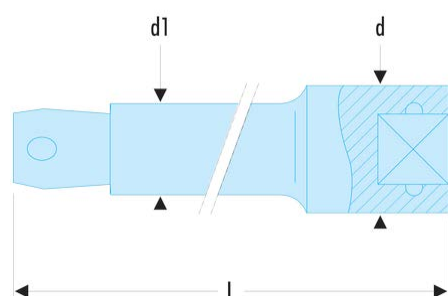

Sku

Standard 1 1/2" range

Ratchets - Sockets - Accessories

S.208S S.S - 1/2" wobble drive extensions**Description:**

- Square drive rounded profile gives 8° working angle.
- Useful where access is limited.
- Finish: bright chrome.

d [mm]: 23

d1 [mm]: 16,5

L [mm]: 75

Square
["]: 1/2

[g]: 130