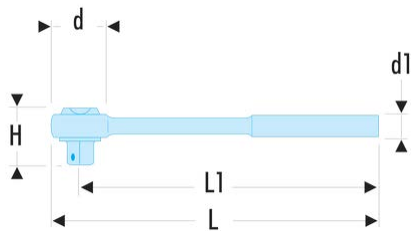

S.154 Long-reach 1/2" ratchet**Description:**

- 72 teeth mechanism for 5° increments.
- Reversing by rotating cap.
- Length: 400 mm (applies more torque and reduces effort).

d [mm]: 40

d1 [mm]: 30

H [mm]: 40

L [mm]: 404

L1 [mm]: 38

[g]: 780
