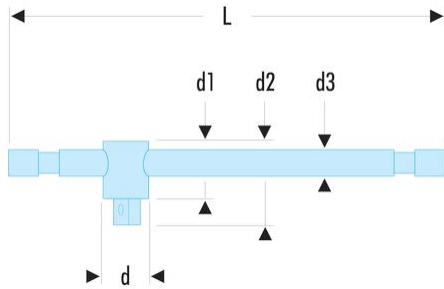

Sku

Standard 1V2" range

Ratchets - Sockets - Accessories

S.120A 1/2" drive sliding tee**Description:**

- Friction-head allows bar to form a T or L-handle.
- Finish: bright chrome.

d [mm]: 24

d1 [mm]: 29

d2 [mm]: 45

d3 [mm]: 14

L [mm]: 275

[g]: 408
