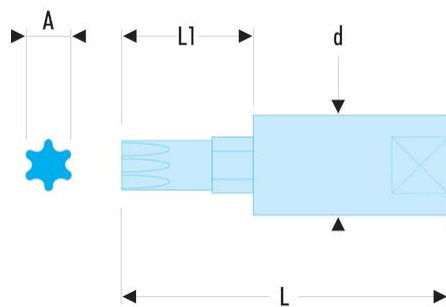

**RX.40** RX 1/4" drive Torx® bit sockets**Description:**

- Removable hard tip for more durability.
- R.245 socket.
- Finish: bright chrome with phosphate-hardened tip.

---

**A [mm]:** 6,60
 

---

**d [mm]:** 11,3
 

---

**L [mm]:** 38
 

---

**L1 [mm]:** 16
 

---

**Torx [No]:** T40
 

---

**Bits:** EX.140
 