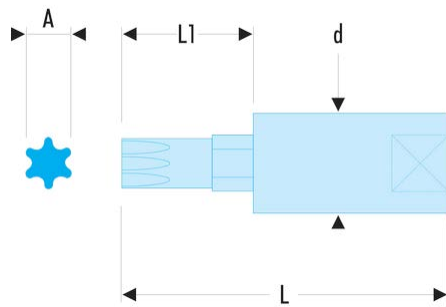

**RX.30** RX 1/4" drive Torx® bit sockets**Description:**

- Removable hard tip for more durability.
- R.245 socket.
- Finish: bright chrome with phosphate-hardened tip.

---

**A [mm]:** 5,49
 

---

**d [mm]:** 11,3
 

---

**L [mm]:** 38
 

---

**L1 [mm]:** 16
 

---

**Torx [No]:** T30
 

---

**Bits:** EX.130
 