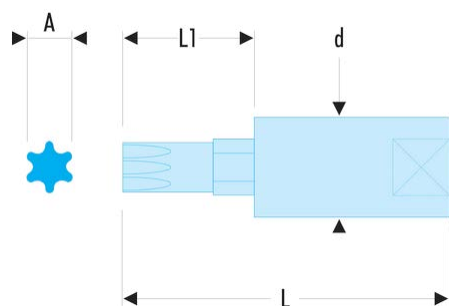

RX.27 RX 1/4" drive Torx® bit sockets

Description:

- Removable hard tip for more durability.
- R.245 socket.
- Finish: bright chrome with phosphate-hardened tip.