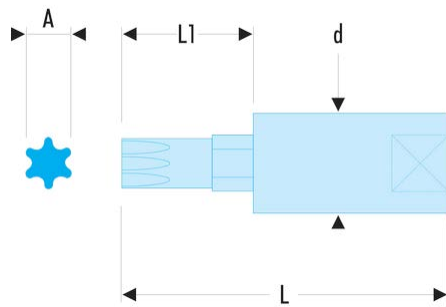

RX.20 RX 1/4" drive Torx® bit sockets

Description:

- Removable hard tip for more durability.
- R.245 socket.
- Finish: bright chrome with phosphate-hardened tip.