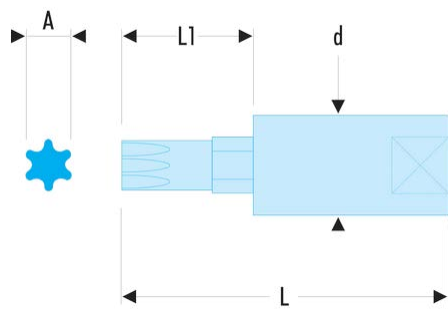

RX.15 RX 1/4" drive Torx® bit sockets**Description:**

- Removable hard tip for more durability.
- R.245 socket.
- Finish: bright chrome with phosphate-hardened tip.

A [mm]:	3,26
----------------	------

d [mm]:	11,3
----------------	------

L [mm]:	38
----------------	----

L1 [mm]:	16
-----------------	----

Torx [No]:	T15
-------------------	-----

Bits:	EX.115
--------------	--------

No.:	T15
-------------	-----

[g]:	17
-------------	----