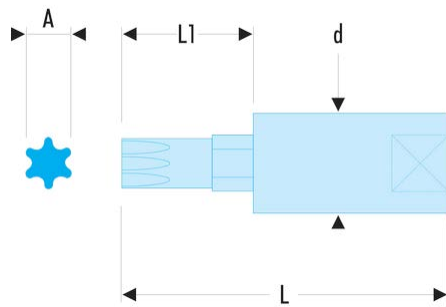

RX.10 RX 1/4" drive Torx® bit sockets

Description:

- Removable hard tip for more durability.
- R.245 socket.
- Finish: bright chrome with phosphate-hardened tip.