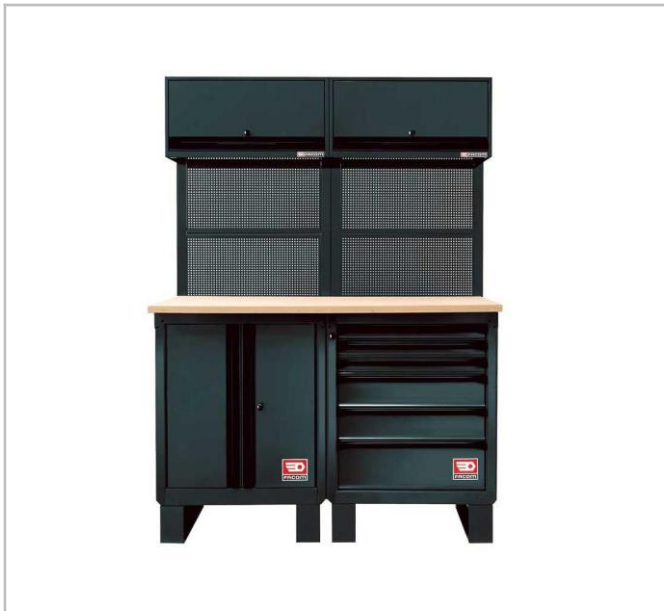

## RWS-3BS | Set of ROLL workshop system, black

### Description:

Set contains:

- RWS-MBSPPBS - Base unit 2 doors (1 qty).
- RWS-MBS6TBS - Base unit 6 drawers (1 qty).
- RWS-FEETBS - Set of 2 raising base (2 qty).
- RWS-CHSPPBS - Top chest with doors (2 qty).
- RWS-TUBESBS - Fitting kit (2 qty).
- RWS-PPAV1BS - Pegboard (4 qty).
- RWS-PB2BS - Wooden top 1450 mm (1 qty).
- - Compatible with JET accessories.