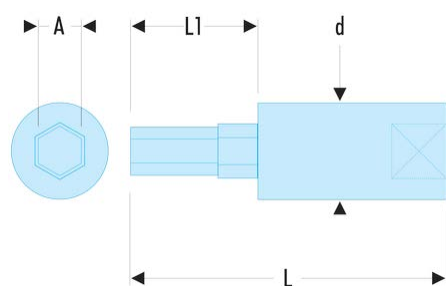

**RT.8** RT 1/4" drive metric 6-point sockets**Description:**

- Removable hard tip for more durability.
- R.245 socket.
- Finish: bright chrome with phosphate-hardened tip.

---

**A [mm]:** 8,0
 

---

**d [mm]:** 11,3
 

---

**L [mm]:** 37
 

---

**L1 [mm]:** 15
 

---

**Bits:** EH.108
 

---

**[g]:** 22
 