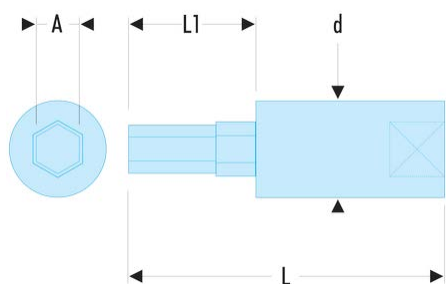

RT.7 RT 1/4" drive metric 6-point sockets**Description:**

- Removable hard tip for more durability.
- R.245 socket.
- Finish: bright chrome with phosphate-hardened tip.

A [mm]: 7,0

d [mm]: 11,3

L [mm]: 37

L1 [mm]: 15

Bits: EH.107

[g]: 21
