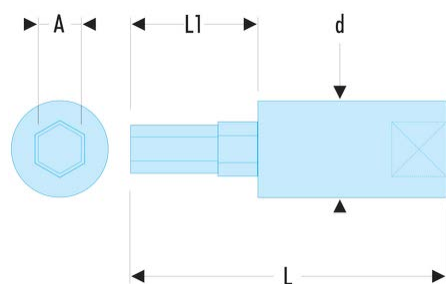

Sku

Radio 1V4" range

Ratchets - Sockets - Accessories

RT.7/32 RT 1/4" drive inch 6-point sockets**Description:**

- Removable hard tip for more durability.
- R.245 socket.
- Finish: bright chrome with phosphate-hardened tip.

A [mm]: 5,56

d [mm]: 11,3

L [mm]: 37

L1 [mm]: 15

Bits: EH.107/32

[g]: 19