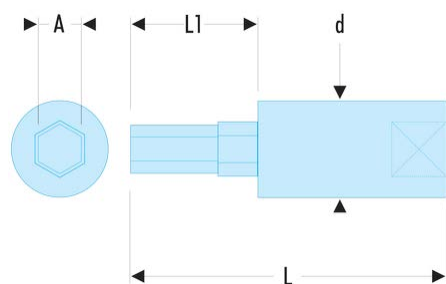

RT.6 RT 1/4" drive metric 6-point sockets**Description:**

- Removable hard tip for more durability.
- R.245 socket.
- Finish: bright chrome with phosphate-hardened tip.

A [mm]: 6,0

d [mm]: 11,3

L [mm]: 37

L1 [mm]: 15

Bits: EH.106

[g]: 20
