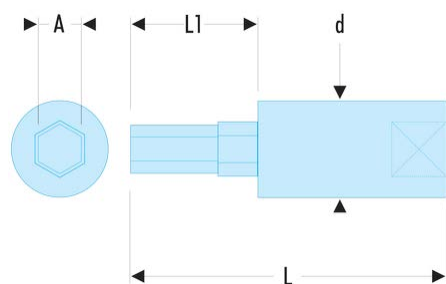

RT.5 RT 1/4" drive metric 6-point sockets**Description:**

- Removable hard tip for more durability.
- R.245 socket.
- Finish: bright chrome with phosphate-hardened tip.

A [mm]: 5,0

d [mm]: 11,3

L [mm]: 37

L1 [mm]: 15

Bits: EH.105

[g]: 19
