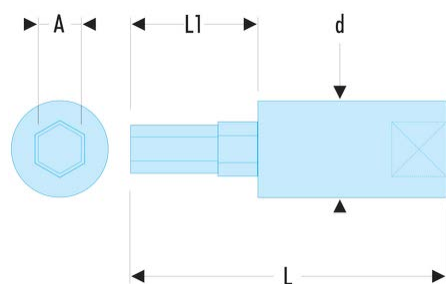

RT.5/32 RT 1/4" drive inch 6-point sockets**Description:**

- Removable hard tip for more durability.
- R.245 socket.
- Finish: bright chrome with phosphate-hardened tip.

A [mm]: 3,96

d [mm]: 11,3

L [mm]: 37

L1 [mm]: 15

Bits: EH.105/32

[g]: 18
