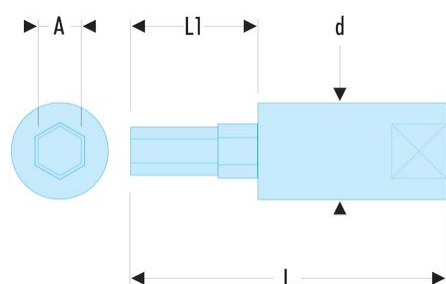

**RT.4** RT 1/4" drive metric 6-point sockets**Description:**

- Removable hard tip for more durability.
- R.245 socket.
- Finish: bright chrome with phosphate-hardened tip.

---

**A [mm]:** 4,0
 

---

**d [mm]:** 11,3
 

---

**L [mm]:** 37
 

---

**L1 [mm]:** 15
 

---

**Bits:** EH.104
 

---

**[g]:** 18
 