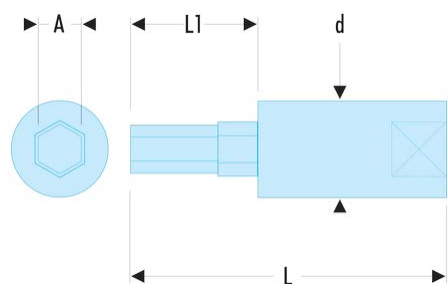

RT.3 RT 1/4" drive metric 6-point sockets**Description:**

- Removable hard tip for more durability.
- R.245 socket.
- Finish: bright chrome with phosphate-hardened tip.

A [mm]: 3,0

d [mm]: 11,3

L [mm]: 37

L1 [mm]: 15

Bits: EH.103

[g]: 18
