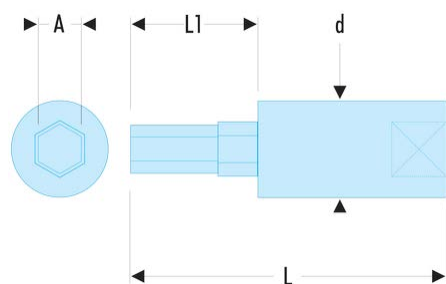

RT.3/16 RT 1/4" drive inch 6-point sockets**Description:**

- Removable hard tip for more durability.
- R.245 socket.
- Finish: bright chrome with phosphate-hardened tip.

A [mm]: 4,76

d [mm]: 11,3

L [mm]: 37

L1 [mm]: 15

Bits: EH.103/16

[g]: 18
