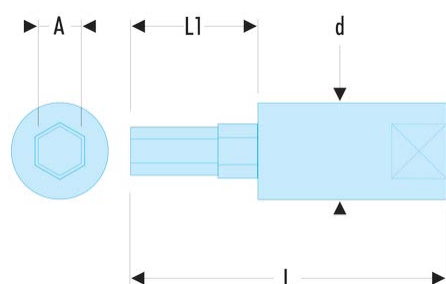

RT.2 RT 1/4" drive metric 6-point sockets**Description:**

- Removable hard tip for more durability.
- R.245 socket.
- Finish: bright chrome with phosphate-hardened tip.

A [mm]: 2,0

d [mm]: 11,3

L [mm]: 37

L1 [mm]: 15

Bits: EH.102

[g]: 18
