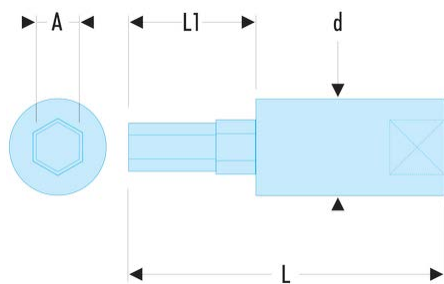

RT.2,5 RT 1/4" drive metric 6-point sockets**Description:**

- Removable hard tip for more durability.
- R.245 socket.
- Finish: bright chrome with phosphate-hardened tip.

A [mm]: 2,5

d [mm]: 11,3

L [mm]: 37

L1 [mm]: 15

Bits: EH.102,5

[g]: 18
