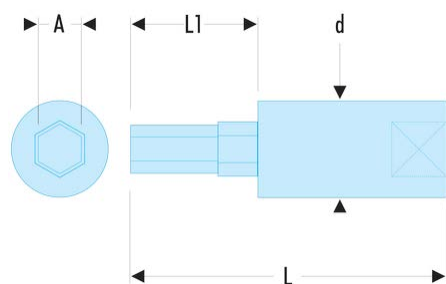

RT.10 RT 1/4" drive metric 6-point sockets**Description:**

- Removable hard tip for more durability.
- R.245 socket.
- Finish: bright chrome with phosphate-hardened tip.

A [mm]: 10,0

d [mm]: 11,3

L [mm]: 37

L1 [mm]: 15

Bits: EH.110

[g]: 24
