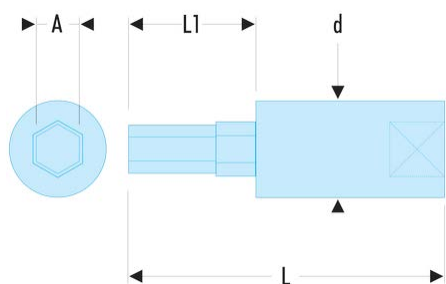

RT.1/8 RT 1/4" drive inch 6-point sockets**Description:**

- Removable hard tip for more durability.
- R.245 socket.
- Finish: bright chrome with phosphate-hardened tip.

A [mm]: 3,17

d [mm]: 11,3

L [mm]: 37

L1 [mm]: 15

Bits: EH.101/8

[g]: 18
