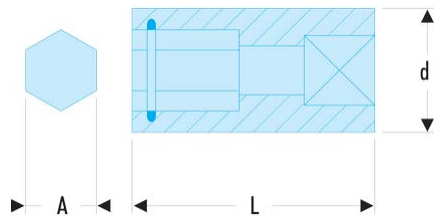

R.235 1/4" drive standard spring-clip bit holder**Description:**

- Spring clip for frequent bit changes.
- Finish: bright chrome.

Qtys:	1
-------	---

A ["]:	1/4
--------	-----

d ["]:	1/4
--------	-----

d [mm]:	11,3
---------	------

L [mm]:	22
---------	----

Square ["]:	1/4
-------------	-----

[g]:	10
------	----