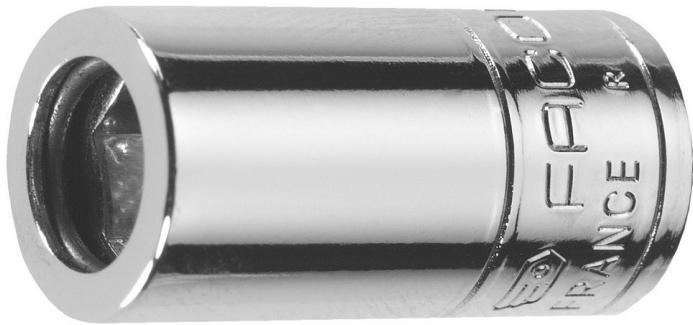

R.235 1/4" drive standard spring-clip bit holder**Description:**

- Spring clip for frequent bit changes.
- Finish: bright chrome.

Qtys:	1
-------	---

A ["]:	1/4
--------	-----

d ["]:	1/4
--------	-----

d [mm]:	11,3
---------	------

L [mm]:	22
---------	----

Square ["]:	1/4
-------------	-----

[g]:	10
------	----