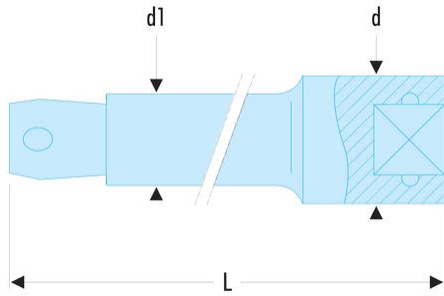

Sku

Radio 1V4" range

Ratchets - Sockets - Accessories

**R.210 1/4" drive extension****Description:**

- Finish: chromed.

Qtys:	1
d [mm]:	12
d1 [mm]:	8,2
L [mm]:	100
[g]:	45