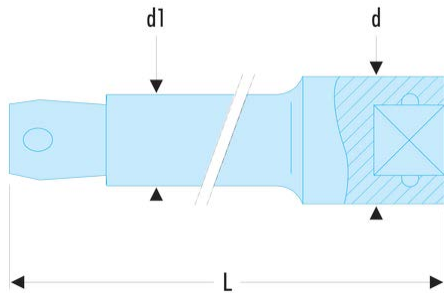

R.210S 1/4" wobble extension**Description:**

- Square drive profile gives 6° working angle.
- Hard to access with a socket or universal joint? Use a wobble extension !
- Finish: bright chrome.

d [mm]: 12

d1 [mm]: 8,2

L [mm]: 100

[g]: 45
