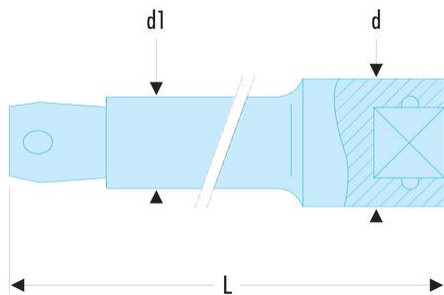

R.209S 1/4" wobble extension**Description:**

- Square drive profile gives 6° working angle.
- Hard to access with a socket or universal joint? Use a wobble extension !
- Finish: bright chrome.

d [mm]: 12

d1 [mm]: 8,2

L [mm]: 55

[g]: 30
