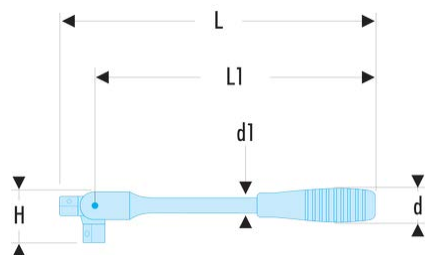

**R.140A** Hinged bar 1/4" with handle**Description:**

- Spring steadies hinge in any position, allowing access behind obstacles.
- Non-slip handle.
- Finish: bright chrome.

Qtys:	1
-------	---

d [mm]:	19
---------	----

d1 [mm]:	8
----------	---

H [mm]:	25,5
---------	------

L [mm]:	150
---------	-----

L1 [mm]:	131,5
----------	-------

[g]:	83
------	----