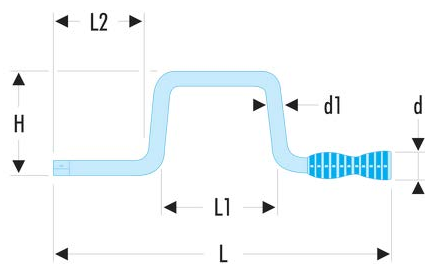

R.110 1/4" drive speed brace

Description:

- For fast rotation.
- PVC rotating handle.
- Finish: bright chrome.