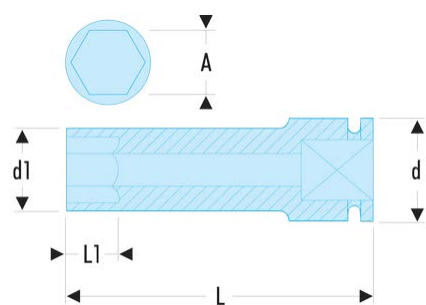

NSB.17 NSB - 1/2" drive long-reach metric thin-wall 6-point impact sockets**Description:**

- For your safety, use impact sockets and accessories with the appropriate rings and pins.
- Thin wall for better access.
- 6-point convex pattern for increased resilience.

A [mm]:	17
d1 [mm]:	24,0
H3 [mm]:	17
L [mm]:	80
L1 [mm]:	17
Hex Size [mm]:	6
BA:	BA.25A
GA:	GA.24A
[g]:	245