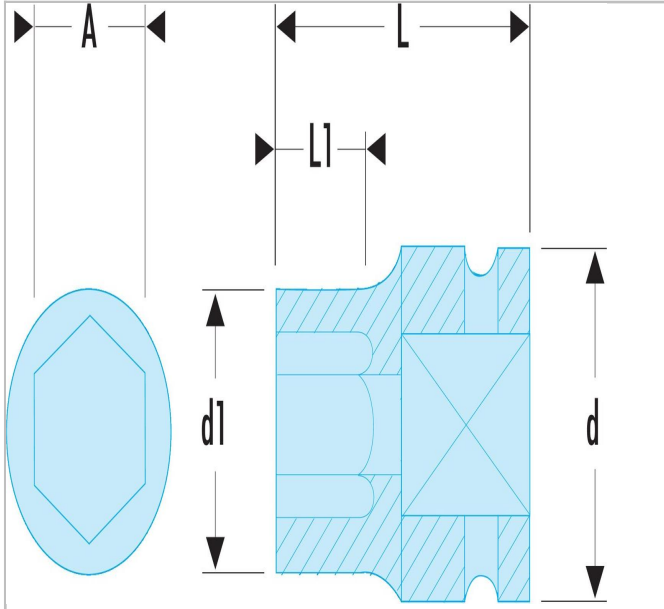

## NS.11A | NS.A - 1/2" drive metric 6-point impact sockets

### Description:

- For your safety, use impact sockets and accessories with the appropriate rings and pins.

	<b>NS.11A</b>
A [mm]	11.0
Contents []	Tray: PL.608A